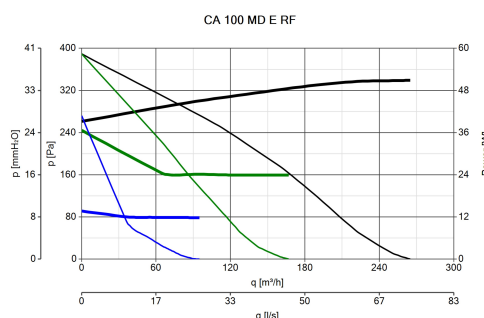

Technical Data Sheet

CODE 16140

CA 100 MD E RF

Centrifugal duct fans for roof mounting

DESCRIPTION

- Pickled and phosphated steel housing/roof mounting plate with polyester powder-coated finish, resistant to the aggressive action of atmospheric agents.
- Nominal diameter 100 mm.
- 3 speed fan through TRIO-CA optional control (cod. 12869), consisting of:
  - AC motor with thermal overload cutout and shaft turning in ball bearings,
  - backward curved impeller.
- Operation controllable by remote sensors monitoring: Temperature, Relative Humidity, Smoke and Presence.
- Zinc-coated steel brackets for wall mounting.

CURVES

ACCESSORIES

C TEMP

Code 12992

C SMOKE

Code 12993

C HCS

Code 12994

C PIR

Code 12998

C TIMER

Code 12999

KIT SCB (TRASF.E.C.)

Code 22481

CA-G 100 (GRIGLIA DI PROTEZIONE)

Code 22750

PER INFORMAZIONI:

Servizio al Cliente: tel +39 02 90699395 premendo 1 dopo messaggio registrato (consulenza su prodotti e impianti)

Pre & Post Vendita: fax +39 02 90699302

Email prevendita: prevendita@vortice-italy.com

IO-CA